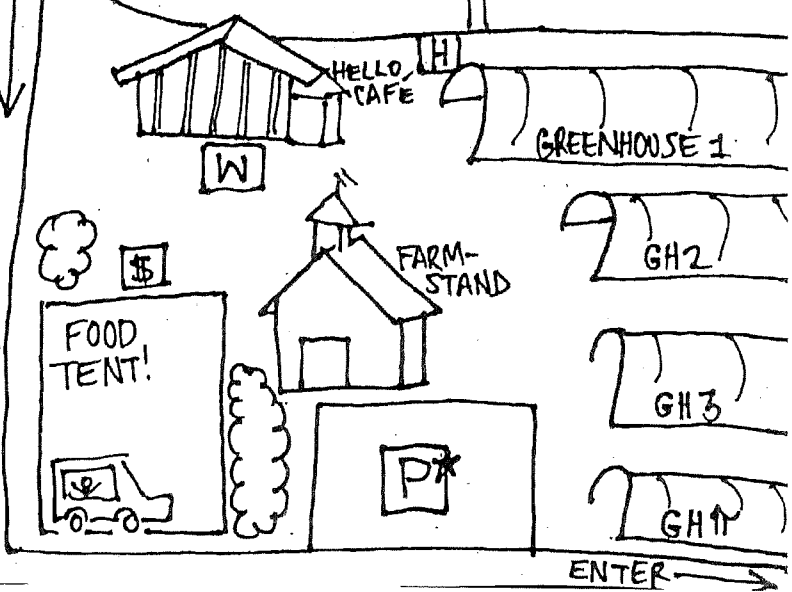

KEY

P* = ACCESSIBLE + FARMSTAND PARKING ONLY
P = PARKING

T = TOILETS/ HANDWASHING
 = FOOD VENDORS

 = TRACTOR EXHIBIT
 = LIVE MUSIC 10AM-3PM

W = WASTE STATION
C = COMMUNITY RESOURCE HUB

\$ = PAY STATION
H = HORSE WAGON
 = ENCHANTED FOREST/ KIDS AREA
|| = CROSSWALK
→ = DIRECTION OF VEHICLE TRAVEL

*PLEASE DRIVE SLOWLY

Pumpkin Picking!

PAVILLION RD.