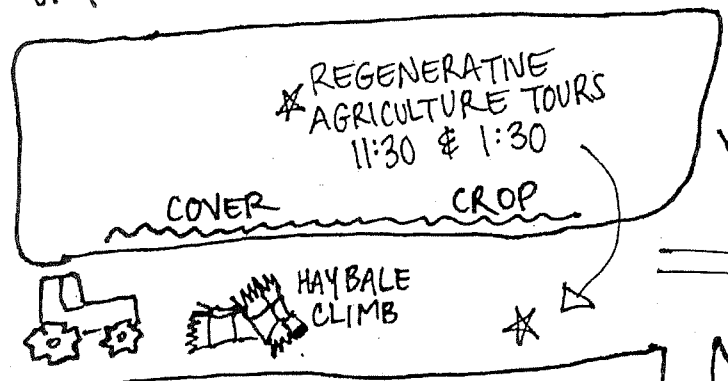

KEY

P* = ACCESSIBLE + FARMSTAND PARKING ONLY
P = PARKING

T = TOILETS/ HANDWASHING
 = FOOD VENDORS

 = TRACTOR EXHIBIT
 = LIVE MUSIC 10AM-3PM

W = WASTE STATION
C = COMMUNITY RESOURCE HUB

\$ = PAY STATION
H = HORSE WAGON
 = ENCHANTED FOREST/ KIDS AREA
|| = CROSSWALK
→ = DIRECTION OF VEHICLE TRAVEL

*PLEASE DRIVE SLOWLY

Pumpkin Picking!

PAVILLION RD.